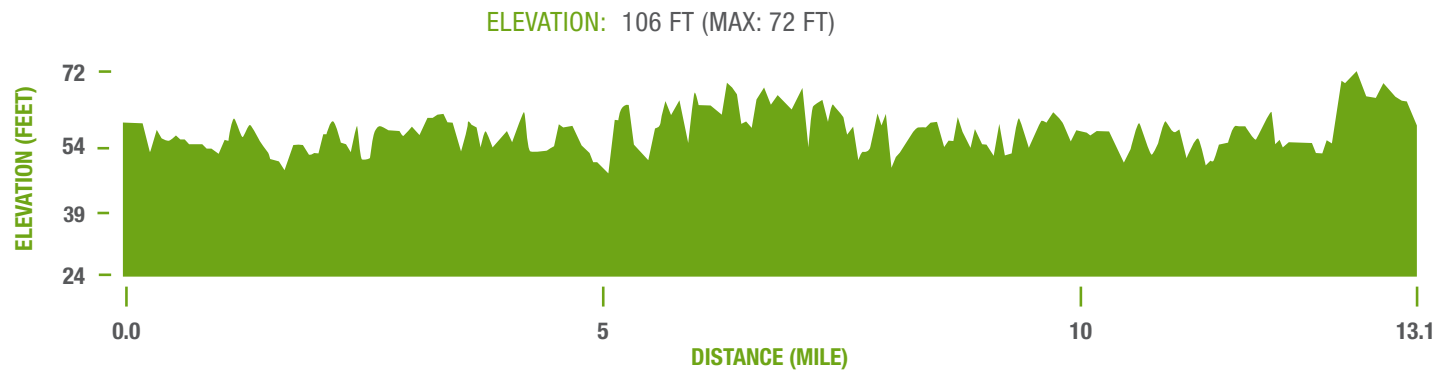

HALF MARATHON COURSE MAP

www.runpearland.com

SUNDAY, MARCH 22, 2020

START TIME: 7:00 AM

INDEPENDENCE PARK

3449 PEARLAND PKWY, PEARLAND, TX 77581

- START/FINISH LINE
- COURSE ROUTE
- MILE MARKER
- WATER STATION