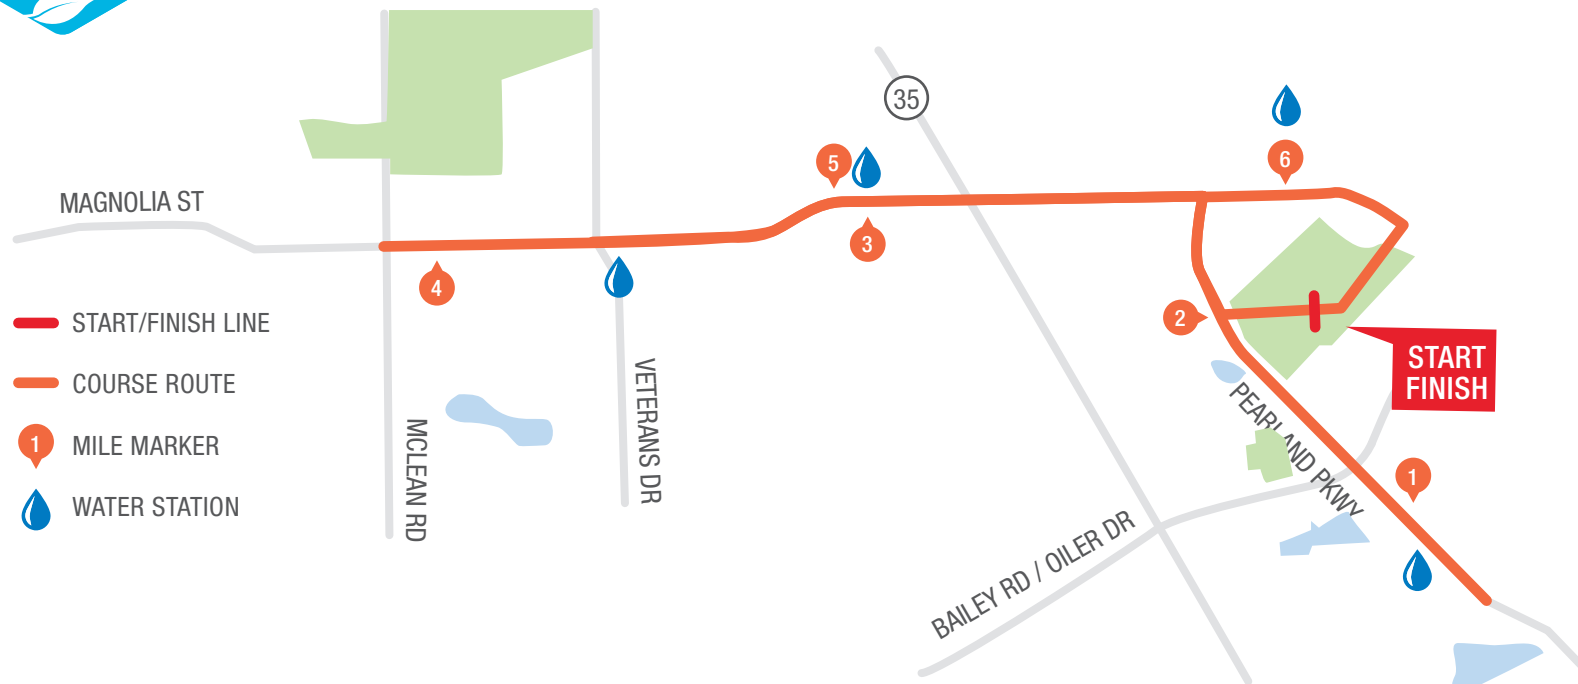

# 10K COURSE MAP

[www.runpearland.com](http://www.runpearland.com)

SUNDAY, MARCH 22, 2020

START TIME: 7:40 AM

INDEPENDENCE PARK

3449 PEARLAND PKWY, PEARLAND, TX 77581

ELEVATION: 46 FT (MAX: 72 FT)