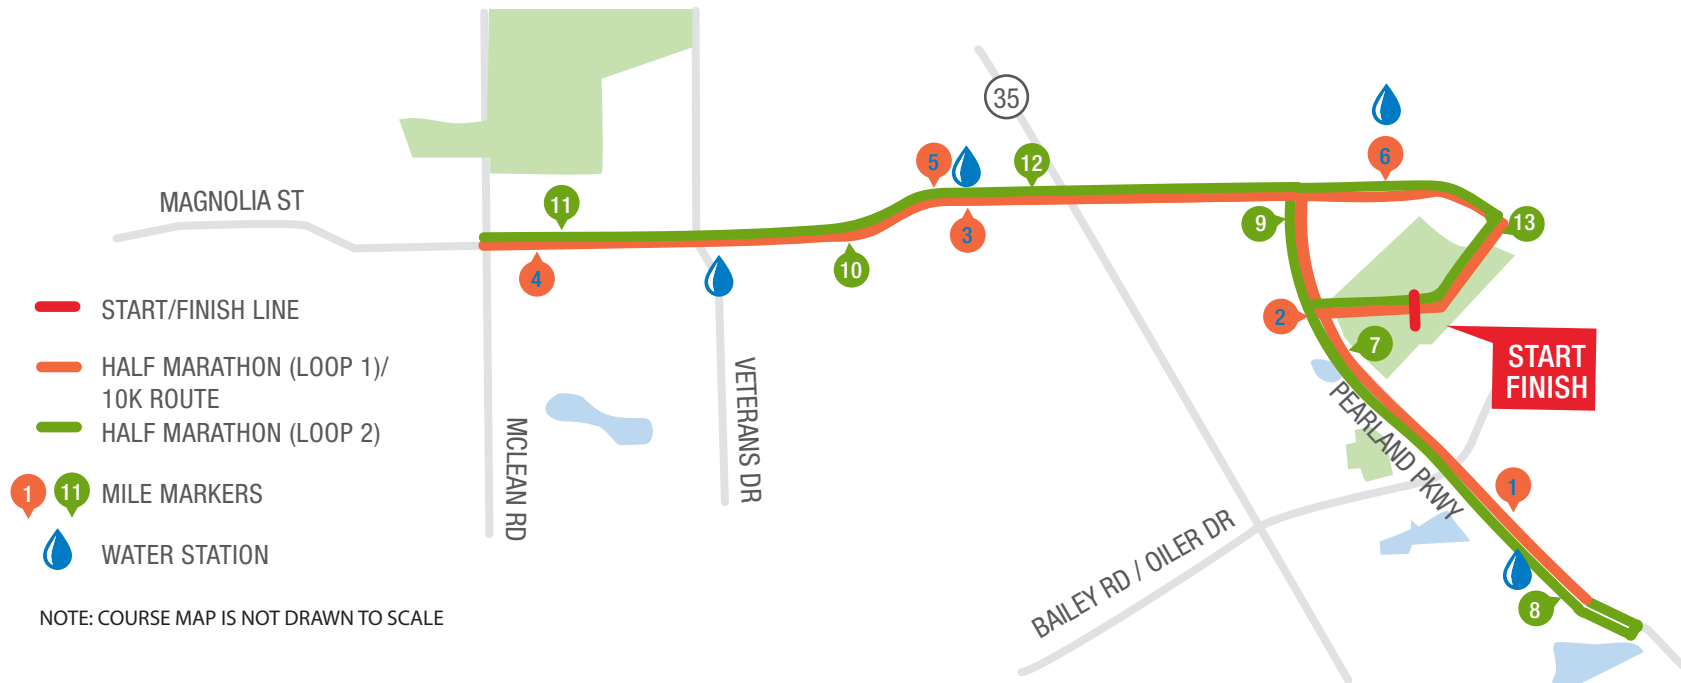

10K AND HALF MARATHON COURSE MAP

www.runpearland.com

SUNDAY, MARCH 21, 2021

START TIME: 7:30 AM

INDEPENDENCE PARK

3449 PEARLAND PKWY, PEARLAND, TX 77581

- START/FINISH LINE
- HALF MARATHON (LOOP 1)/ 10K ROUTE
- HALF MARATHON (LOOP 2)
- 1 11 MILE MARKERS
- 💧 WATER STATION

NOTE: COURSE MAP IS NOT DRAWN TO SCALE

ELEVATION: 46 FT (MAX: 72 FT)