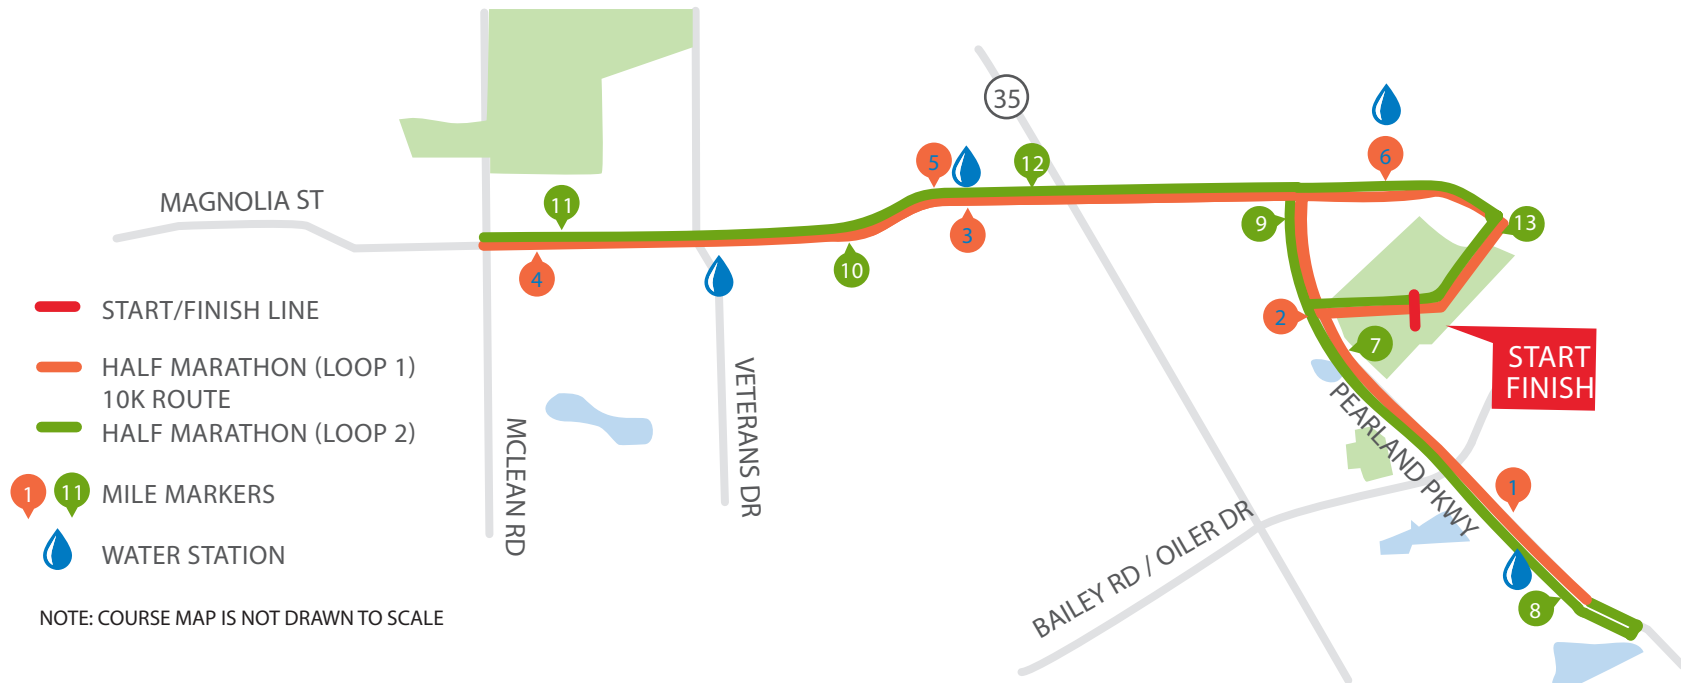

# 10K AND HALF MARATHON COURSE MAP

[www.runpearland.com](http://www.runpearland.com)

SUNDAY, MARCH 26, 2023  
 START TIME: 7:00 AM  
 INDEPENDENCE PARK  
 3449 PEARLAND PKWY,  
 PEARLAND, TX 77581

NOTE: COURSE MAP IS NOT DRAWN TO SCALE

ELEVATION: 46 FT (MAX: 72 FT)